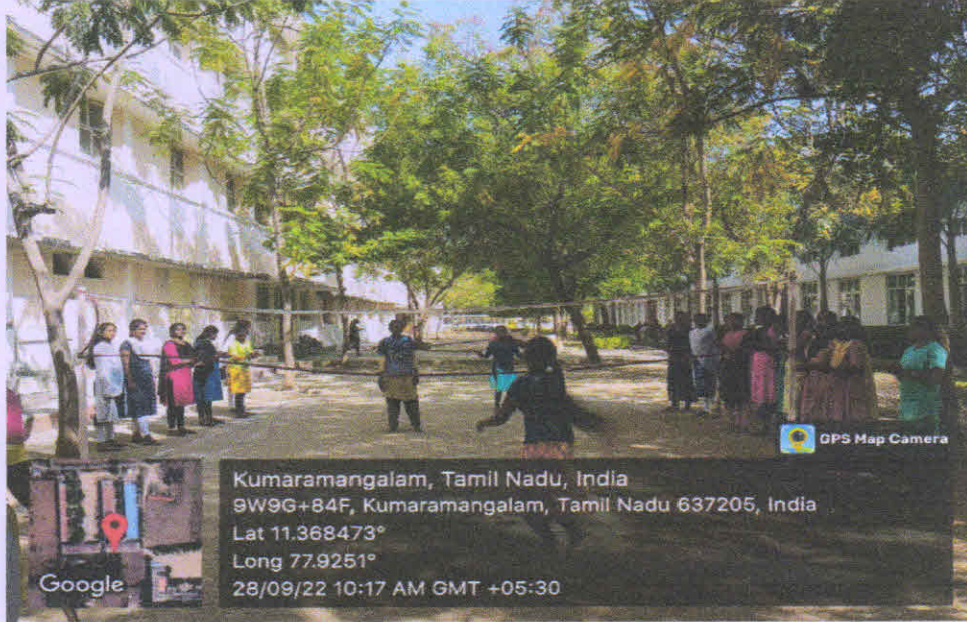

SHUTTLE COCK