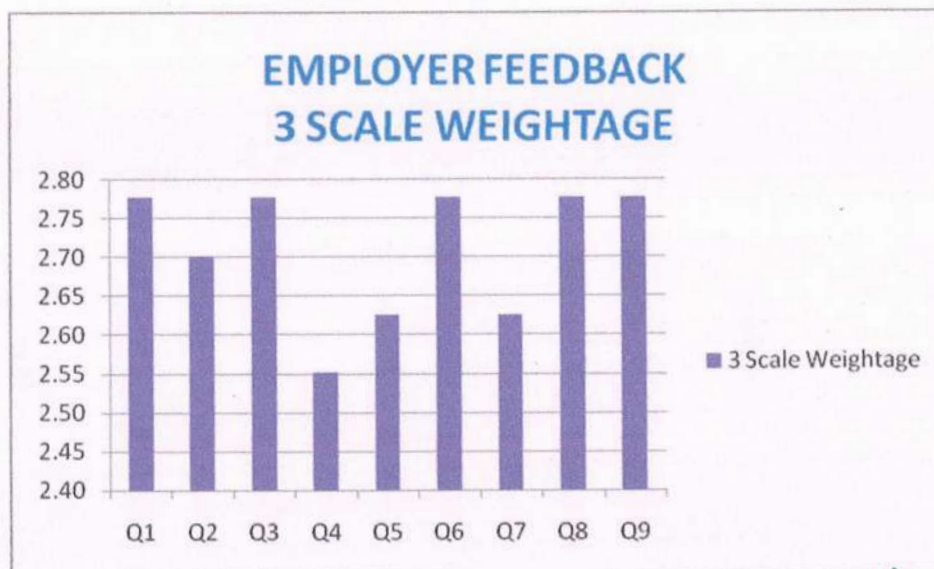

MAHENDRA ENGINEERING COLLEGE FOR WOMEN

Approved by AICTE, New Delhi and Affiliated to Anna University, Chennai

A UNIT OF MAHENDRA EDUCATIONAL TRUST

QUESTIONS ON AMBIENCE

7	Our graduated employees have exposure to modern software tools and computers.	7	1	2	-	35	87.5	2.63
8	Our graduated employees exhibit additional and advanced knowledge acquired through self-learning certification programs and laboratory practice.	8	1	1	-	37	92.5	2.78
9	Our graduated employees have good team spirit and leadership abilities due to the participation in co and extra curricular activities.	8	1	1	-	37	92.5	2.78

B. Devesh
PRINCIPAL,
MAHENDRA ENGINEERING COLLEGE FOR WOMEN
Kumaramangalam, Tiruchengode
Namakkal Dt. - 637 205

MAHENDRA ENGINEERING COLLEGE FOR WOMEN

Approved by AICTE, New Delhi and Affiliated to Anna University, Chennai

A UNIT OF MAHENDRA EDUCATIONAL TRUST

B. Devesh
PRINCIPAL,
MAHENDRA ENGINEERING COLLEGE FOR WOMEN
Kumaramangalam, Tiruchengode
Namakkal Dt. - 637 205.